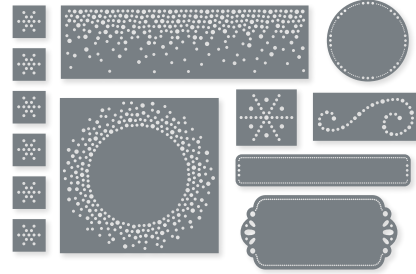

LABELS AGLOW • 159551 | $33.00
13 dies. Largest die: 5" x 3-1/4" (12.7 x 8.3 cm). See these dies
in use on p. 43. Coordinates with Brightest Glow Stamp Set (p. 42)