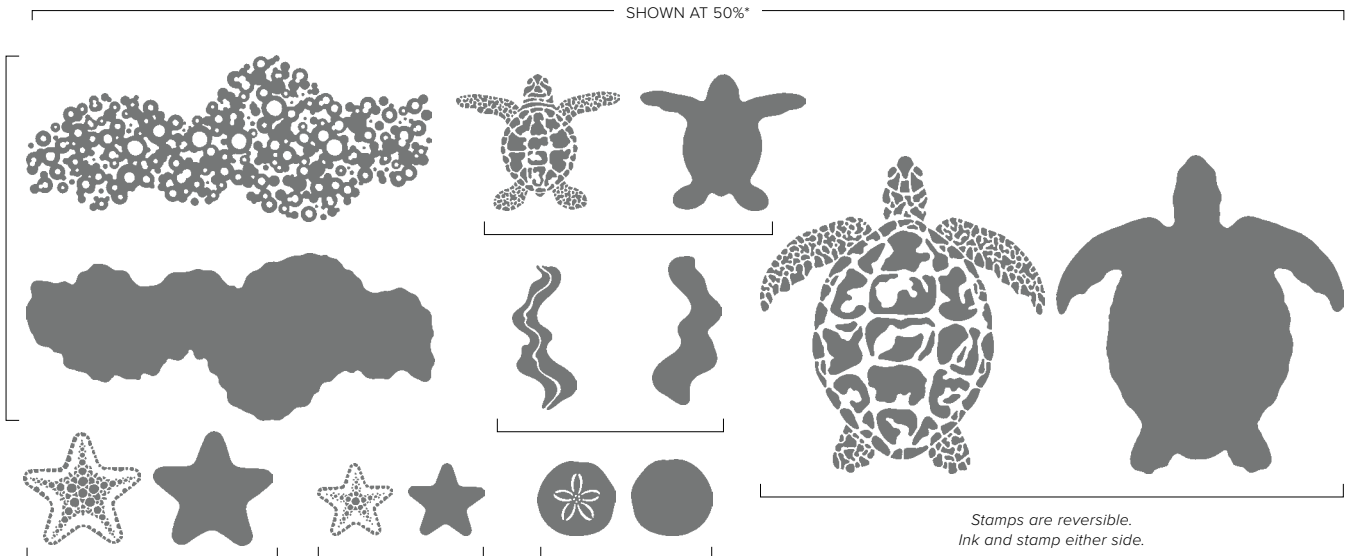

20 photopolymer stamps (suggested clear blocks: a, b, d, e, g) • Two-Step • EN | FR

○ Coordinates with Love for You Dies (p. 164)

SHOWN AT 100%

SHOWN AT 50%*

Stamps are reversible.
Ink and stamp either side.