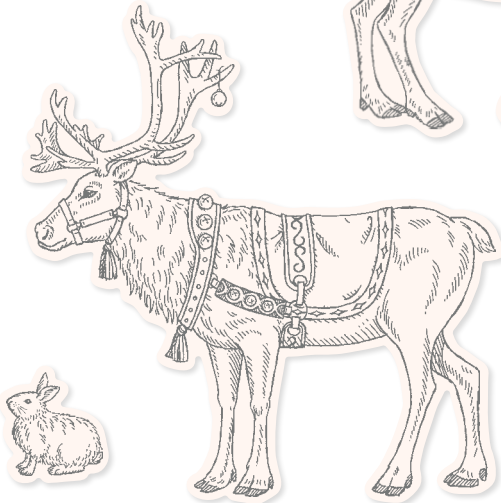

+

N WONDERFUL THOUGHTS BUNDLE

161494 | \$59.00 \$53.00

Photopolymer • **EN** **FR**

Wonderful Thoughts Stamp Set + Wonderful Thoughts Dies (p. 160)

Peace
ON EARTH

MERRY
Christmas

WISHING YOU A
WONDERFUL SEASON
FILLED WITH ALL THE
GOOD THINGS THAT
WARM YOUR HEART AND
LIFT YOUR SPIRIT.