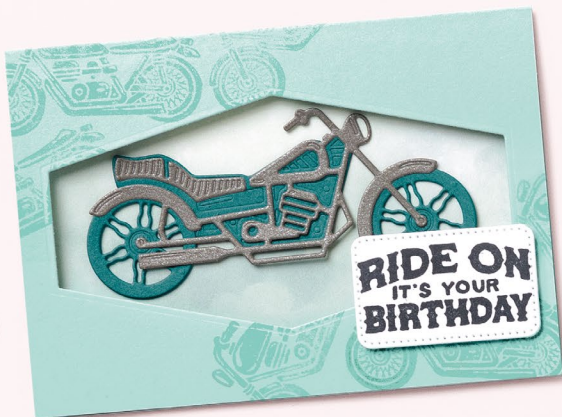

○ Coordinates with Reach for the Stars Dies (p. 159)

10%
BUNDLED SAVINGS

+

N REACH FOR THE STARS BUNDLE

161186 | ~~\$59.00~~ \$53.00

Cling • **EN** **FR**

Reach for the Stars Stamp Set + Reach for the Stars Dies (p. 159)