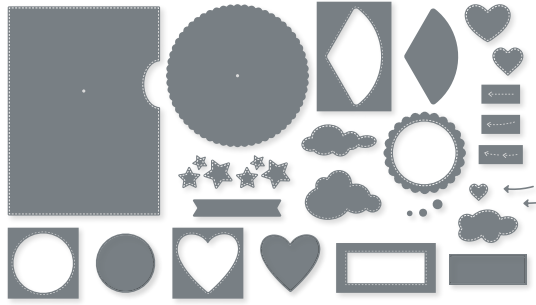

DELIGHTFUL DOILY HYBRID • 161286 | \$42.00
 1 embossing folder: 4-1/2" x 6-1/4" (11.4 x 15.9 cm). 4 dies.
 Largest die: 3-1/2" (8.9 cm) diameter. See these dies in use on p. 97.

DOTS & SPOTS • 159164 | \$32.00
 1 die. 5-3/4" x 4-1/2" (14.6 x 11.4 cm). See this die in use on p. 109.