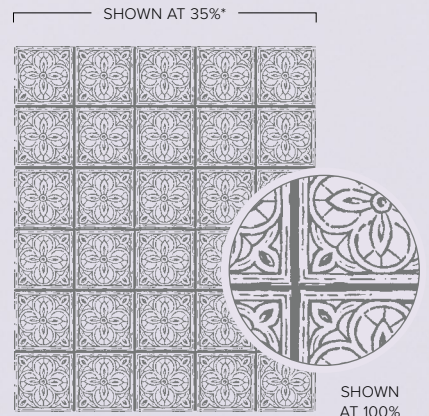

TIMELESS TILES • 157877 | $18.00
1 cling stamp (suggested clear block: f)