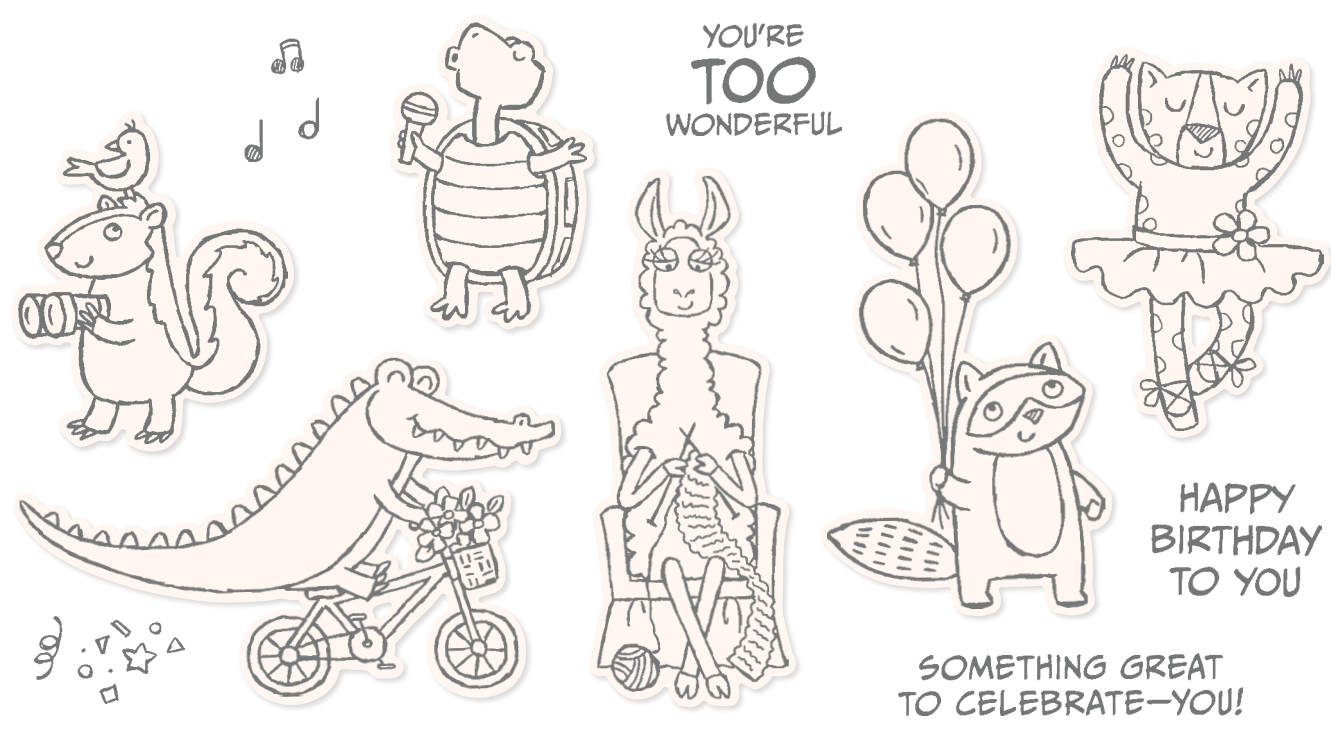

PETAL PINK   PUMPKIN PIE   LEMON LIME TWIST   POOL PARTY   CRUMB CAKE   BASIC BLACK

N ZANY ZOO • 161305 | $26.00
11 cling stamps (suggested clear blocks: b, c, e) • **EN** **FR**
○ Coordinates with Zany Zoo Dies (p. 160)

10%

BUNDLED SAVINGS

+

N ZANY ZOO BUNDLE
161315 | ~~$60.00~~ $54.00
Cling • **EN** **FR**
Zany Zoo Stamp Set + Zany Zoo Dies (p. 160)