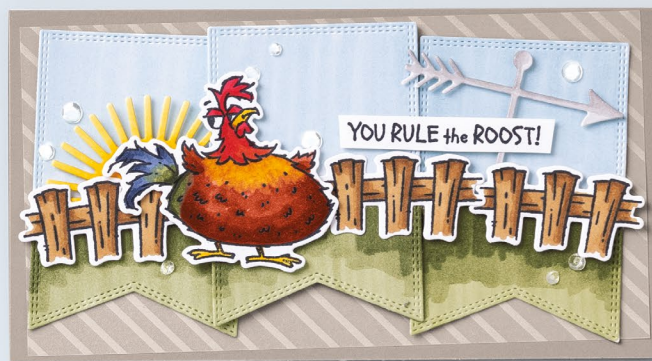

10%

BUNDLED SAVINGS

+

N ZANY ZOO BUNDLE
 161315 | ~~\$60.00~~ \$54.00
 Cling • **EN** **FR**
 Zany Zoo Stamp Set + Zany Zoo Dies (p. 160)

We offer punches in a variety of shapes and styles. See p. 147-149 or visit stampinup.com to view them all.

BIRD'S EYE VIEW • 161436 | \$20.00

11 photopolymer stamps (suggested clear blocks: b, c, h)

You've got something TO CROW ABOUT

N HEY CHUCK • 161549 | \$25.00

11 cling stamps (suggested clear blocks: a, b, c, d)
 O Coordinates with Hey Chuck Dies (p. 158)