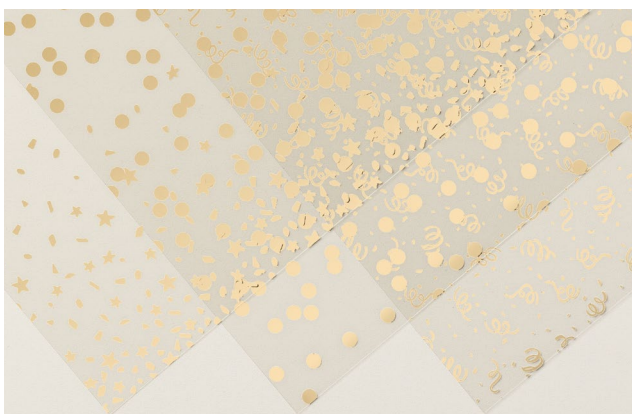

N GOLD CELEBRATIONS 12" X 12" (30.5 X 30.5 CM) SPECIALTY DESIGNER SERIES PAPER • 161745 | $9.00

3 acetate sheets: 1 each of 3 designs*. Coordinates with Bright & Beautiful Suite (p. 14–15). Includes gold foil.