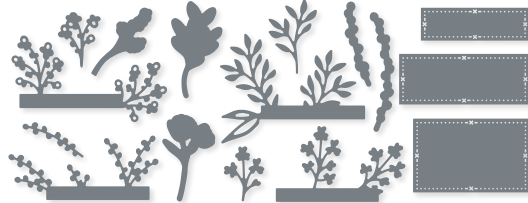

N TIMELESS ARRANGEMENTS • 161525 | $35.00
16 dies. Largest die: 2-5/8" x 2" (6.7 x 5.1 cm).

10%
BUNDLED SAVINGS

N TIMELESS ARRANGEMENTS BUNDLE
161526 | ~~$60.00~~ $54.00
Photopolymer
Timeless Arrangements Stamp Set (p. 67)
+ Timeless Arrangements Dies