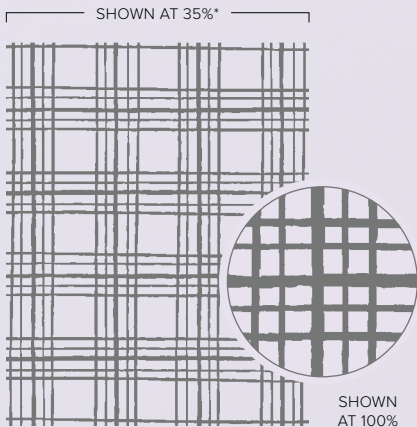

BACKGROUND BLISS

Background stamps help you create beautiful, customized backdrops for all your handmade cards. They're large enough to cover a card front, or you can stamp on smaller paper for accents and layers. Creating a background is simple—ink, stamp, done!

[P. 151]
BLOCK F
118483 | $19.00

N SKETCHED PLAID • 161424 | $20.00
1 cling stamp (suggested clear block: f)