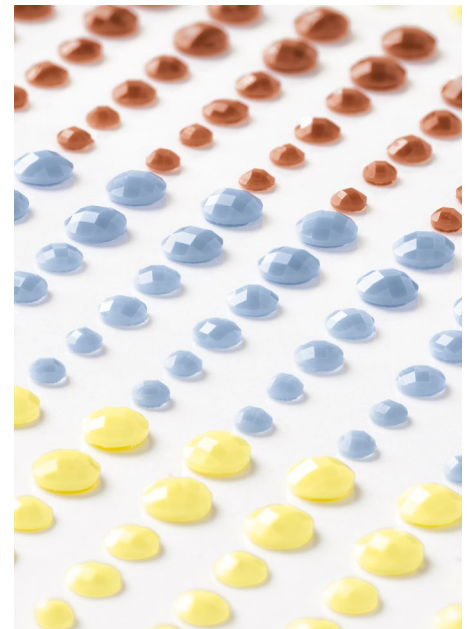

COPPER CLAY   WILD WHEAT   PRETTY PEACOCK   BOHO BLUE   MOODY MAUVE   PEBBLED PATH