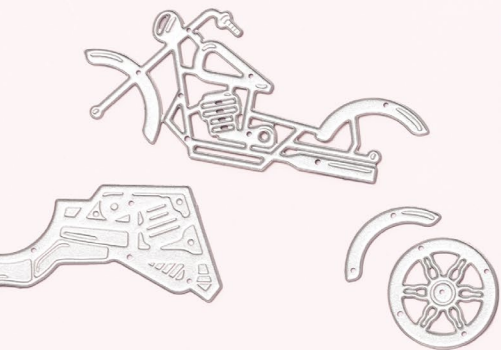

○ Coordinates with Reach for the Stars Dies (p. 159)

10%
BUNDLED SAVINGS

+

N REACH FOR THE STARS BUNDLE

161186 | ~~\$59.00~~ \$53.00

Cling • **EN** **FR**

Reach for the Stars Stamp Set + Reach for the Stars Dies (p. 159)