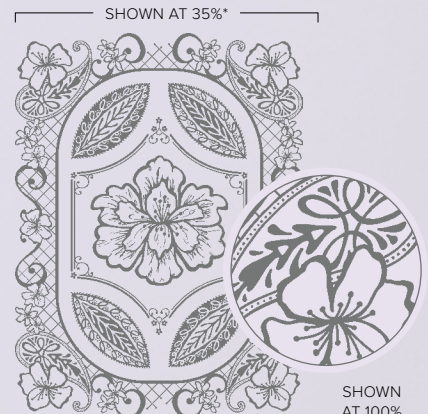

SHOWN AT 35%*

SHOWN AT 100%

PERFECTLY DETAILED • 160748 | $25.00
1 cling stamp (suggested clear block: f)