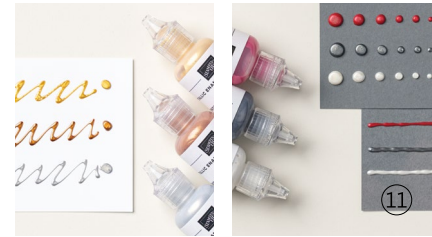

1. STAZON® INK & CLEANER

- Saddle Brown Pad • 151508 | $10.00
- Saddle Brown Refill • 152820 | $7.00
- Jet Black Pad • 101406 | $10.00
- Jet Black Refill • 102566 | $7.00
- StazOn Cleaner • 109196 | $6.00

Use with water-based inks, like our classic Stampin' Write Markers (p. 123, 125). Acid free, permanent ink. Adheres to nonporous surfaces, like Window Sheets (p. 126). Refill: 0.5 fl. oz. (15 ml).

2. MEMENTO™ INK

- Tuxedo Black Pad • 132708 | $6.50
- Tuxedo Black Refill • 133456 | $5.50

Use with alcohol-based markers, like our Stampin' Blends (p. 122–123, 136), or as a general-purpose ink. Acid free. Refill: 0.5 fl. oz. (14.8 ml).

3. VERSAMARK™ INK

- VersaMark Pad • 102283 | $9.50
- VersaMark Refill • 102193 | $6.00

Create tone-on-tone or watermark effects. Use with Heat Tool to adhere Stampin' Emboss Powder to stamped images. Refill: 0.5 fl. oz. (14.8 ml).

4. CRAFT STAMPIN' INK

- White Pad • 147277 | $10.50
- White Refill • 101780 | $4.50

Rich, permanent white pigment ink for embossing or for creating an opaque look on dark cardstock. Pad comes uninked; ink with included refill. Refill: 0.5 fl. oz. (14.8 ml).

STAMPIN' SPOTS™

5. Uninked • 141822 | $9.00

1" (2.5 cm) uninked felt pads. Ink with Classic Stampin' Ink Refills (p. 122–123, 125). Pack of 5.

6. Classic Assortment • 153183 | $24.00

1" (2.5 cm) felt pads. Acid free. 1 each of 8 colors. Basic Gray, Coastal Cabana, Daffodil Delight, Flirty Flamingo, Gorgeous Grape, Granny Apple Green, Real Red, Shaded Spruce.

7. BLENDING BRUSHES 153611 | $13.00

- SMALL BLENDING BRUSHES • 160518 | $12.00

Set of 3 brushes. 6" (15.2 cm) long. Velvety soft brush heads blend ink beautifully.

8. BLENDER PENS • 102845 | $13.00

3 dual-tipped pens filled with specialized solution for easier blending. Use with Classic Stampin' Ink (p. 122–123, 125). Acid free, xylene free.

9. STAMPIN' SPRITZERS • 126185 | $4.00

2 spritzers. Fill these empty bottles with water or rubbing alcohol and any color of Classic Stampin' Ink Refill (p. 122–123, 125).

10. WATER PAINTERS • 151298 | $13.00

3 painters: 1 fine tip, 1 medium tip, 1 large flat brush tip. Holds liquid for easy watercoloring.

11. ENAMEL EFFECTS BASICS

- Metallic (copper, gold, silver) • 161610 | $15.00
- Pearlized (black, Real Red, white) 156310 | $15.00

3 bottles: 1 oz. (29.5 ml) each of 3 colors.

12. SPONGE DAUBERS • 133773 | $5.50

5 daubers. Apply touches of Classic Stampin' Ink on stamps or directly on projects. Fits on finger for great control.

13. WINK OF STELLA® CLEAR GLITTER BRUSH • 141897 | $8.00

Glitter brush for accenting stamped images. Brush tip creates both thick and thin lines.