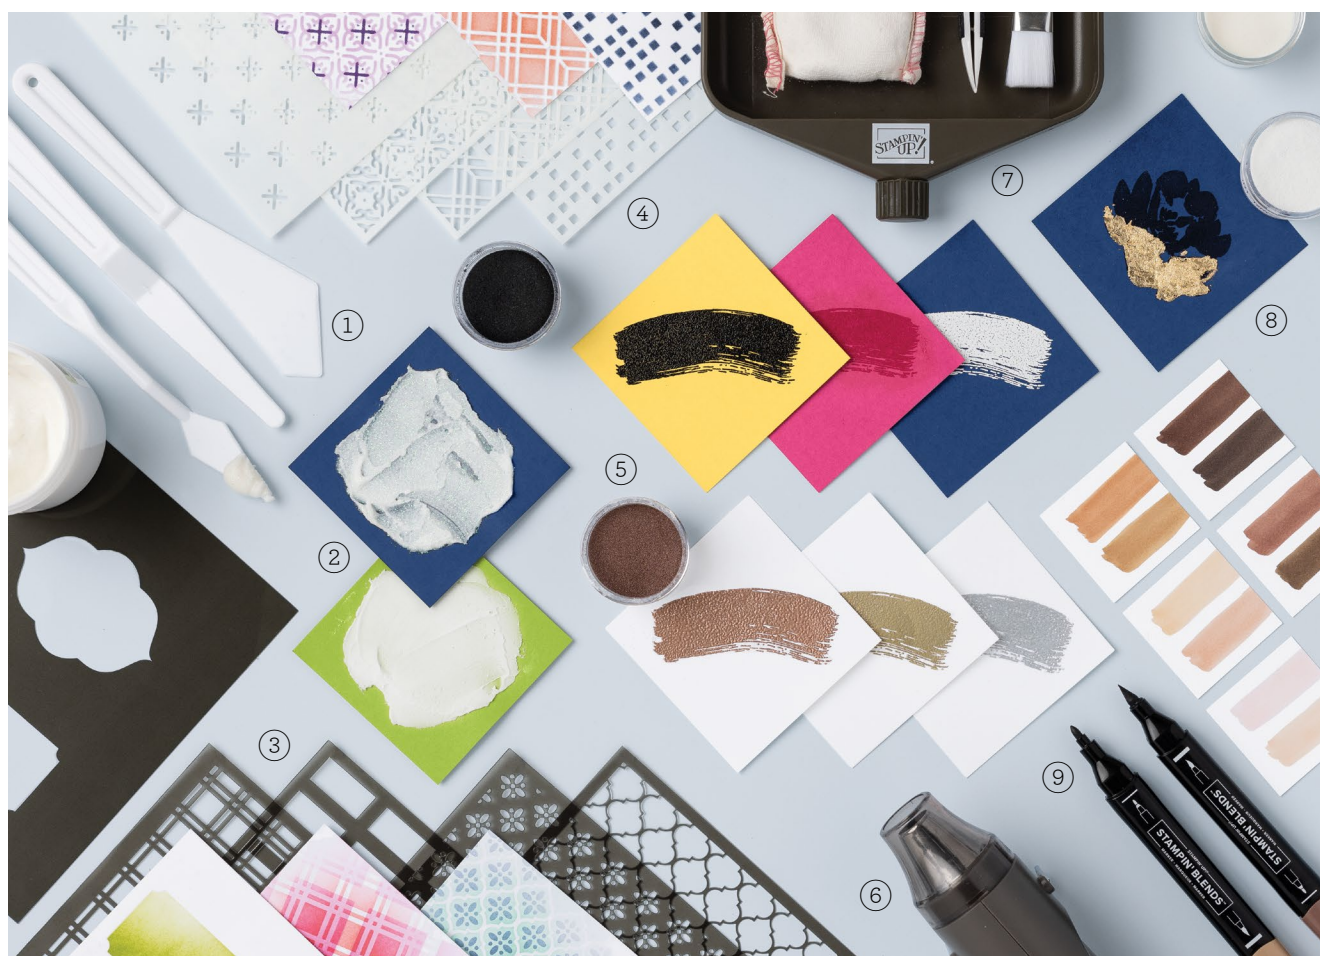

20 cards and 20 envelopes. Folded card: 5" x 3-1/2" (12.7 x 8.9 cm). Acid free, lignin free.

PERFECT PAPER CRAFTING

Whether you're looking for a hint of glitter, a daub of ink, or a touch of texture, our selection of color and embossing tools will help you perfect your next paper crafting project.