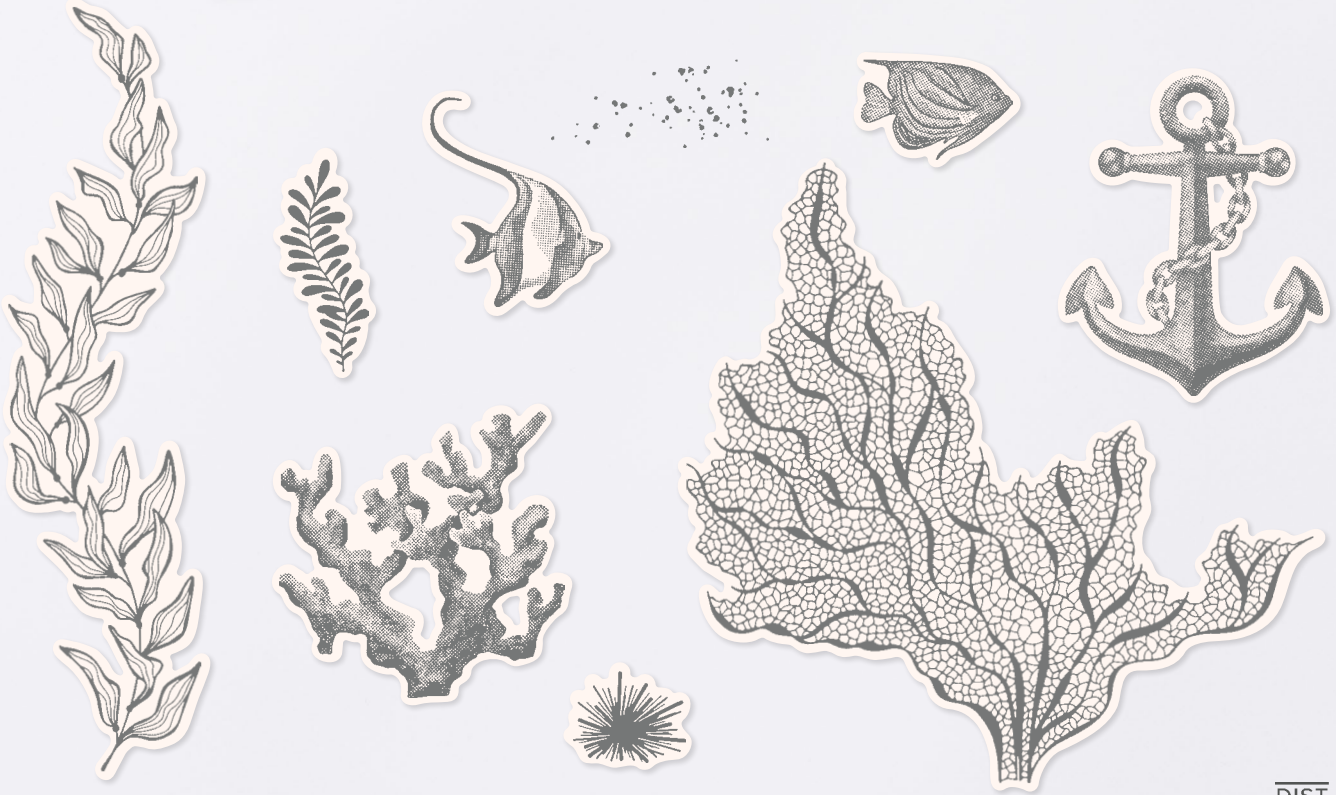

10%

BUNDLED SAVINGS

+

N CHEERFUL DAISIES BUNDLE
 161297 | ~~\$59.00~~ \$53.00
 Photopolymer • **EN** **FR**
 Cheerful Daisies Stamp Set + Cheerful Daisies Dies (p. 156)

Interchangeable tips make the Take Your Pick™ tool even more indispensable! See p. 145 for the full line.