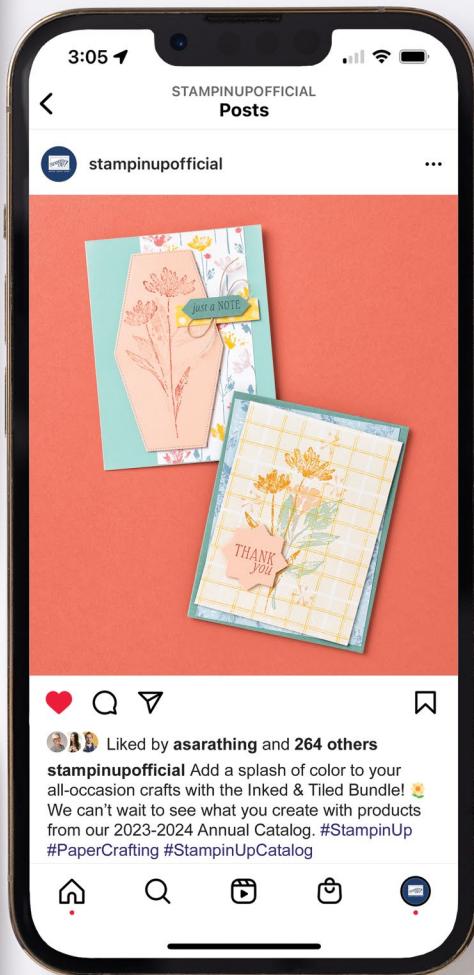

LOVE TO CRAFT?

Do you love helping others discover the joy of crafting? When you join Stampin' Up! as an independent demonstrator, you join a supportive community of others who feel the same. Join now and you can select $125 of products for only $99, plus free shipping. Ask your demonstrator about the perks of joining!

STAMPINUP.COM/JOIN

JOIN .....

CHOOSE YOUR
STARTER
KIT
$99