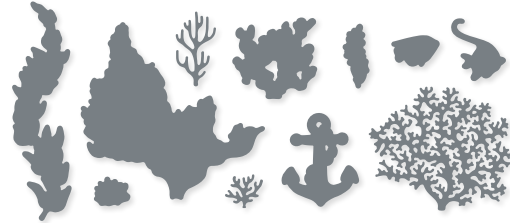

N BEAUTY OF THE DEEP • 161236 | $33.00
11 dies. Largest die: 3-7/16" x 2-7/8" (8.7 x 7.3 cm).

10%
BUNDLED SAVINGS

N BEAUTY OF THE DEEP BUNDLE
161237 | ~~$58.00~~ $52.00
Cling
Beauty of the Deep Stamp Set (p. 112)
+ Beauty of the Deep Dies