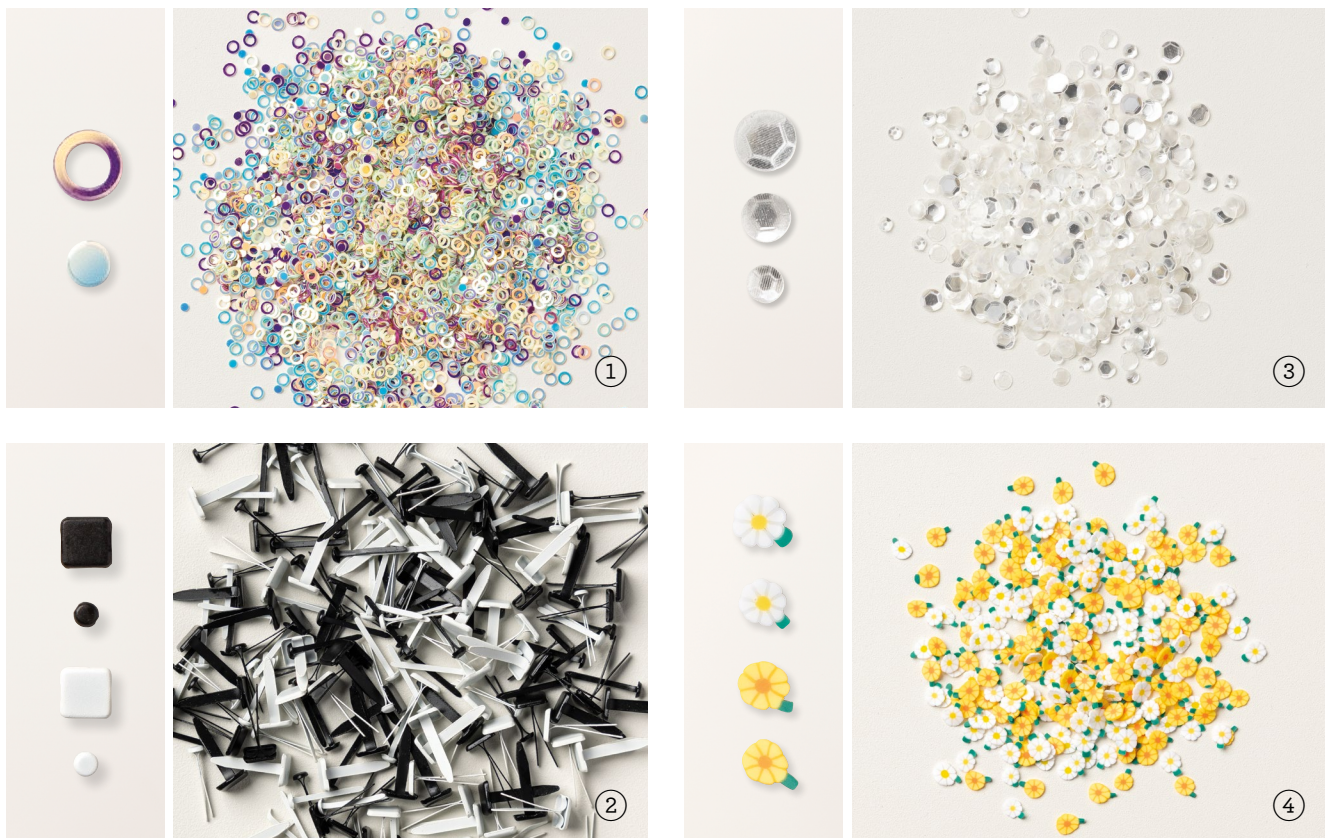

MORE, PLEASE!

Let's face it. A touch of shimmer makes everything feel like more: more celebratory, more elegant, and just more fun! We have all the embellishments you need to finish off your next project in shimmery, glittery style!

N 1. IRIDESCENT SHAKER CIRCLES
161625 | $7.00
2 mm, 3 mm. 9 g.

2. ROUND & SQUARE BRADS
155570 | $7.00
200 flathead metal brads in 2 shapes. 3.2 mm, 6.4 mm. Black, white.

N 3. LOOSE SILVER SEQUINS • 161626 | $6.50
Approximately 1,200 pieces. 3 mm, 4 mm, 5 mm. Coordinates with Les Shoppes Suite Collection (p. 30–31).

4. LOOSE DAISY EMBELLISHMENTS
160555 | $7.00
300 pieces. 5 mm. Flirty Flamingo, Old Olive, So Saffron, white.