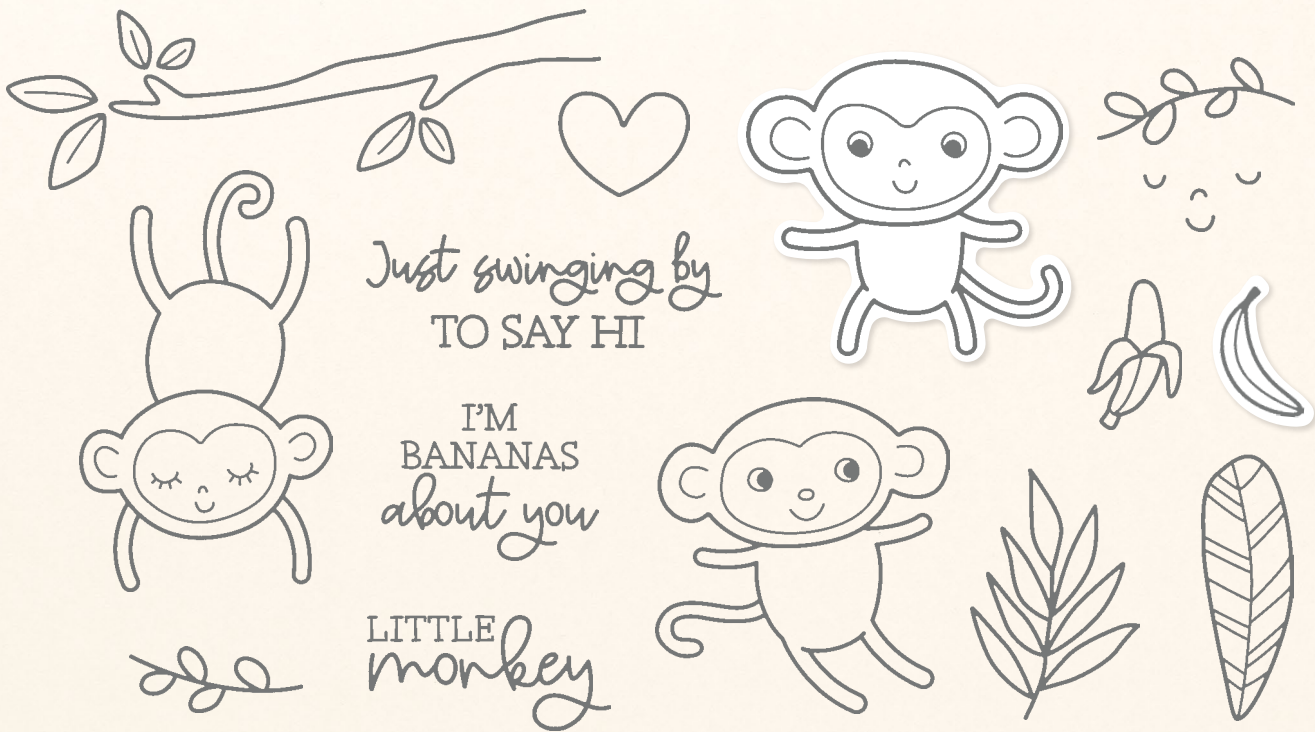

LITTLE MONKEY • 161372 | $21.00

15 photopolymer stamps (suggested clear blocks: a, b, d, h) • **EN PR**
O Coordinates with Little Monkey Builder Punch (p. 147)

10%

BUNDLED SAVINGS

+

LITTLE MONKEY BUNDLE
161379 | ~~$43.00~~ $38.50
Photopolymer • **EN PR**
Little Monkey Stamp Set + Little Monkey Builder Punch (p. 147)