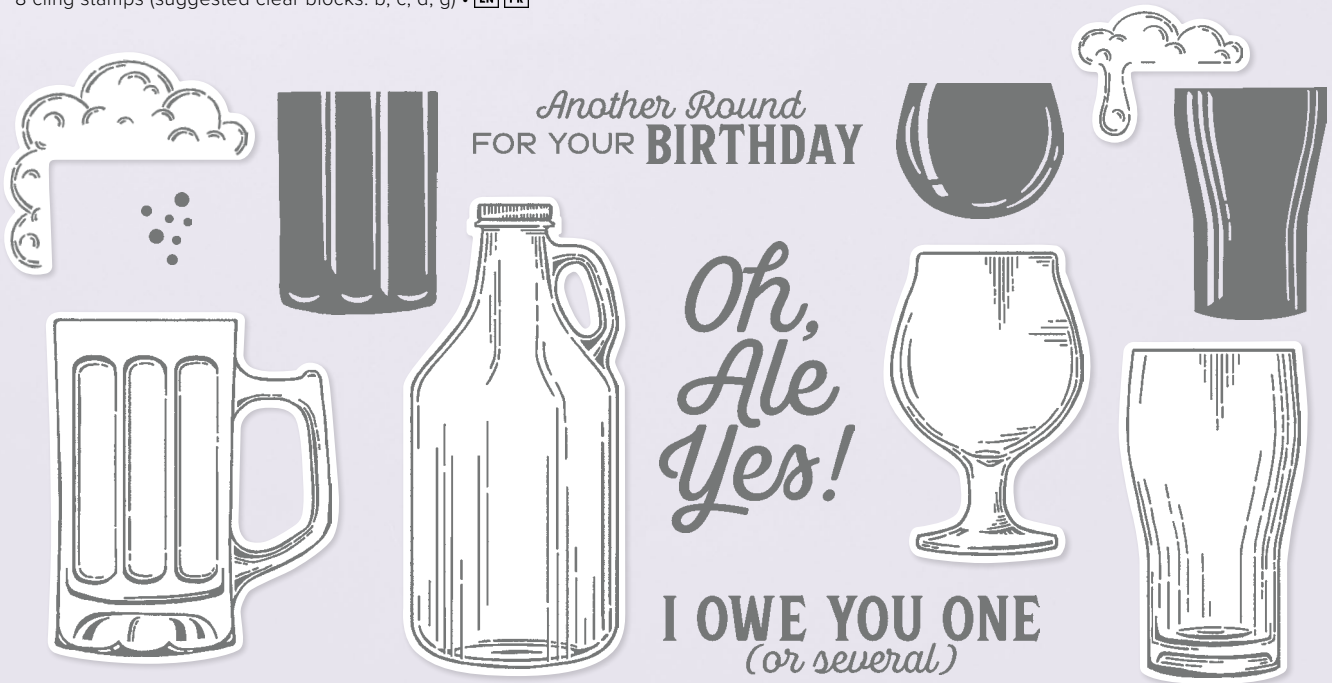

TREBLEMAKER!

ENJOY THE RHYTHM • 160361 | $21.00

8 cling stamps (suggested clear blocks: b, c, d, g) • **EN** **FR**