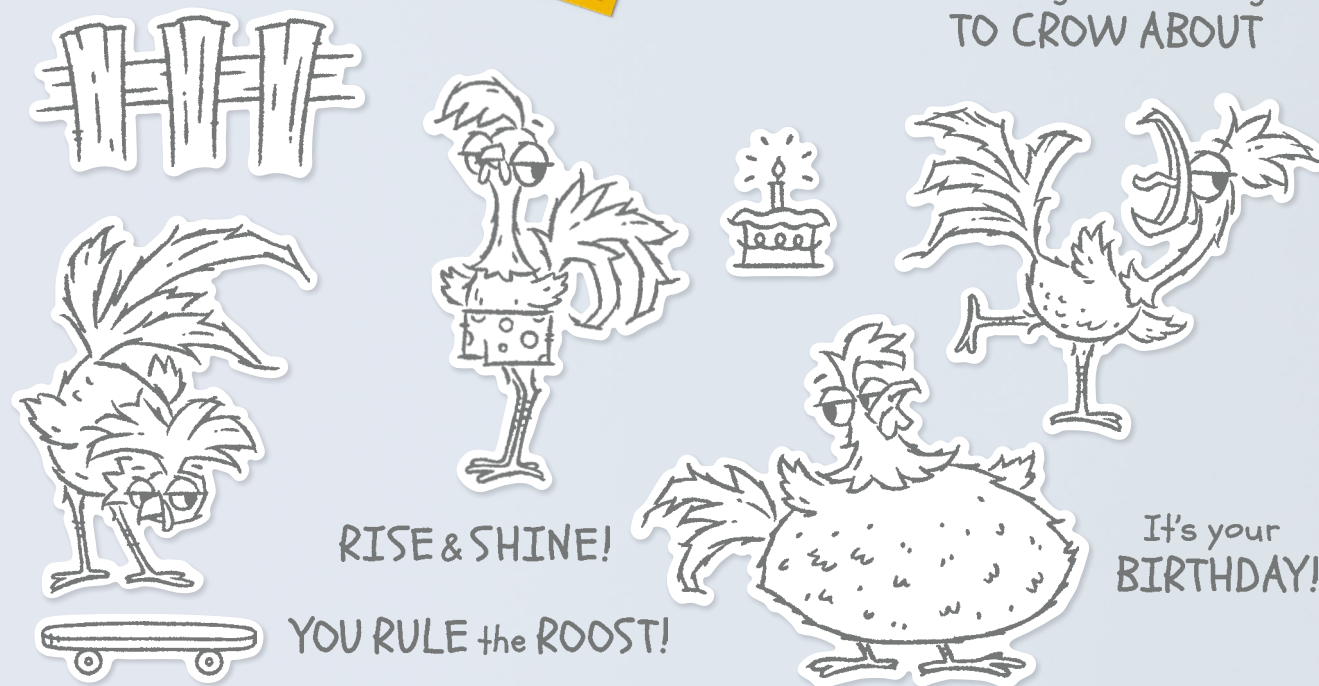

PETAL PINK PUMPKIN PIE LEMON LIME TWIST POOL PARTY CRUMB CAKE BASIC BLACK

N ZANY ZOO • 161305 | \$26.00
 11 cling stamps (suggested clear blocks: b, c, e) • **EN** **FR**
 ○ Coordinates with Zany Zoo Dies (p. 160)

10%

BUNDLED SAVINGS

+

N ZANY ZOO BUNDLE
 161315 | ~~\$60.00~~ \$54.00
 Cling • **EN** **FR**
 Zany Zoo Stamp Set + Zany Zoo Dies (p. 160)

We offer punches in a variety of shapes and styles. See p. 147-149 or visit stampinup.com to view them all.

BIRD'S EYE VIEW • 161436 | \$20.00

11 photopolymer stamps (suggested clear blocks: b, c, h)

You've got something TO CROW ABOUT

N HEY CHUCK • 161549 | \$25.00

11 cling stamps (suggested clear blocks: a, b, c, d)
 O Coordinates with Hey Chuck Dies (p. 158)