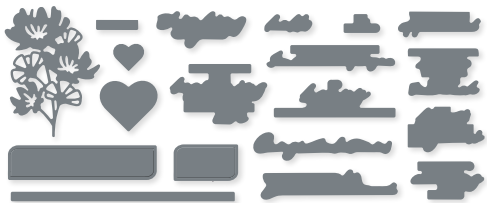

N WONDERFUL THOUGHTS • 161491 | $34.00 • **EN** **FR**
19 dies. Largest die: 1-13/16" x 2-5/8" (4.6 x 6.7 cm).

10%
BUNDLED SAVINGS

N WONDERFUL THOUGHTS BUNDLE
161494 | ~~$59.00~~ $53.00
Photopolymer • **EN** **FR**
Wonderful Thoughts Stamp Set (p. 41)
+ Wonderful Thoughts Dies