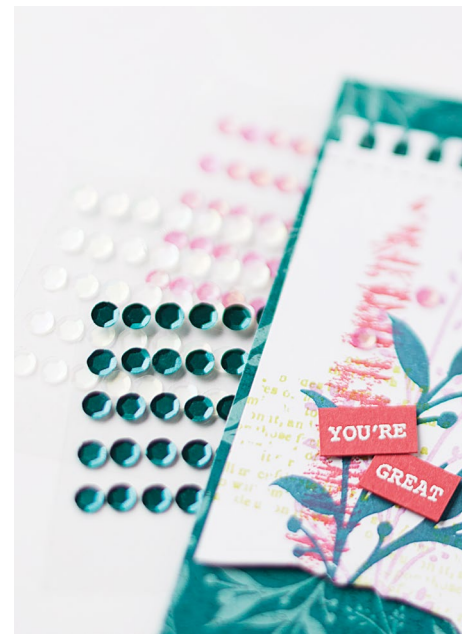

LEMON LIME TWIST   PRETTY PEACOCK   LOST LAGOON   AZURE AFTERNOON   BERRY BURST   FRESH FREESIA